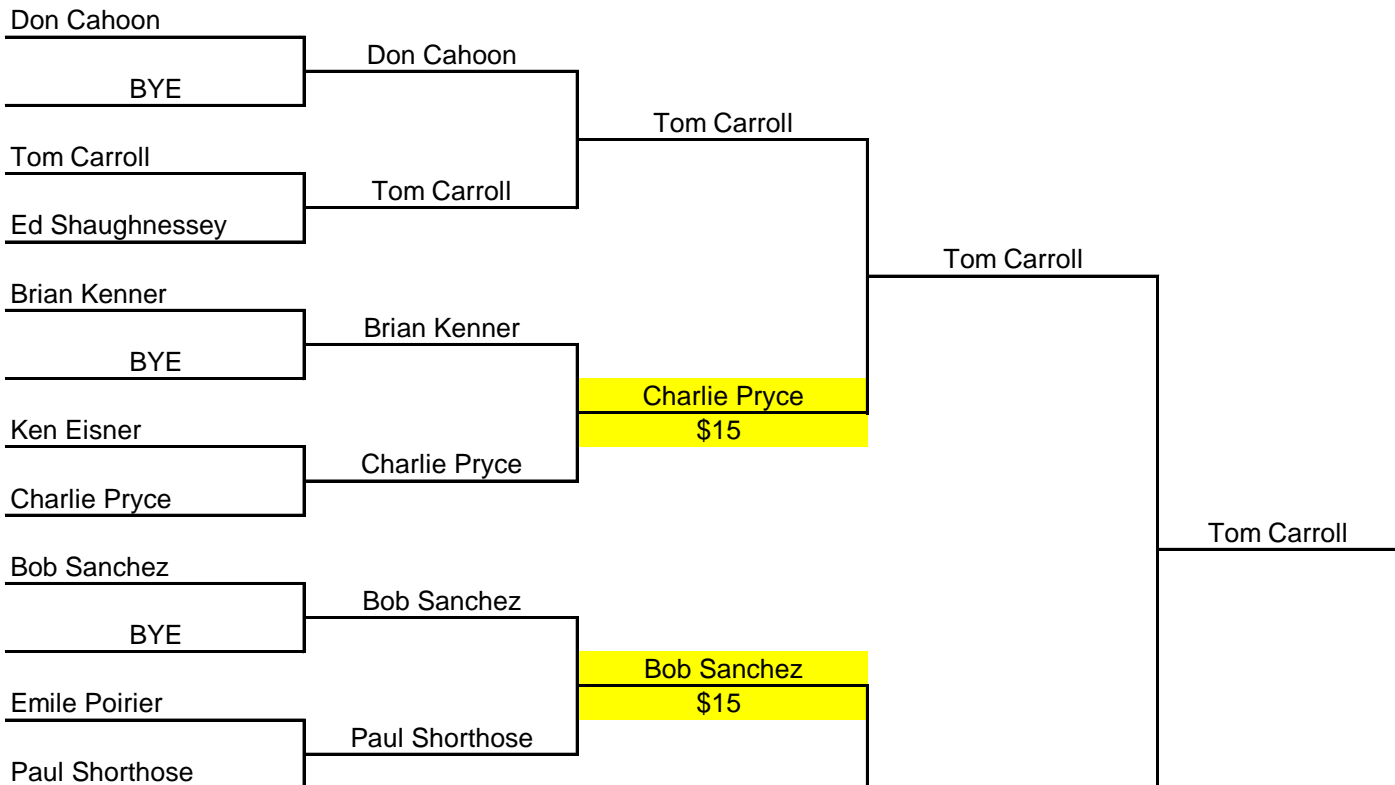

Jim Botsford
\$15

Jim Botsford

Jim Botsford

CAPTAIN PAINE FLIGHT:

Charles Spilsbury

Charles Spilsbury

Tom Shaw
\$15

Tom Shaw

Brian Skea

Sean McCarthy

Wilson-Murphy
\$70

CAPTAIN BURGESS FLIGHT:

Tom Carroll
 CHAMPION
 \$100

CAPTAIN BANGS FLIGHT: