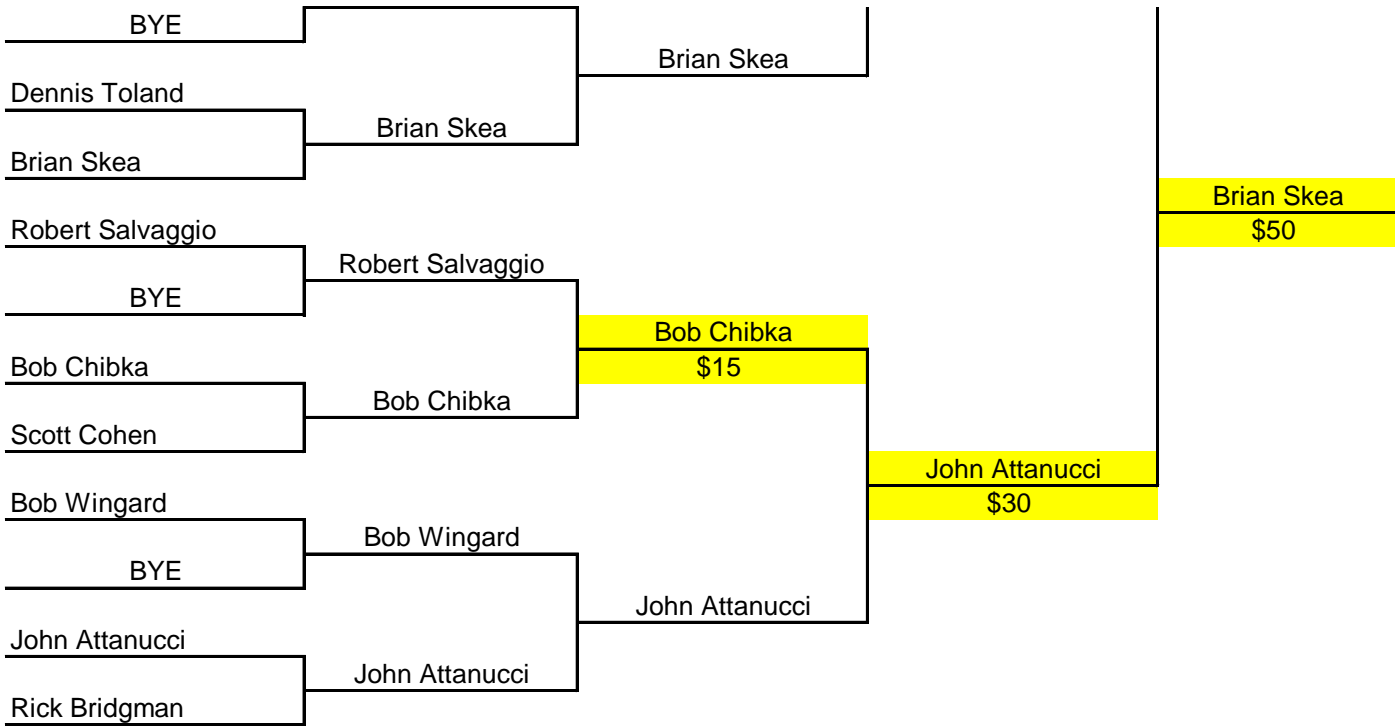

Jim Botsford
\$15

Jim Botsford

Jim Botsford

CAPTAIN PAINE FLIGHT:

Charles Spilsbury

Charles Spilsbury

Tom Shaw
\$15

Tom Shaw

Brian Skea

Sean McCarthy

Wilson-Murphy
\$70

CAPTAIN BURGESS FLIGHT:

Tom Carroll
 CHAMPION
 \$100

CAPTAIN BANGS FLIGHT: