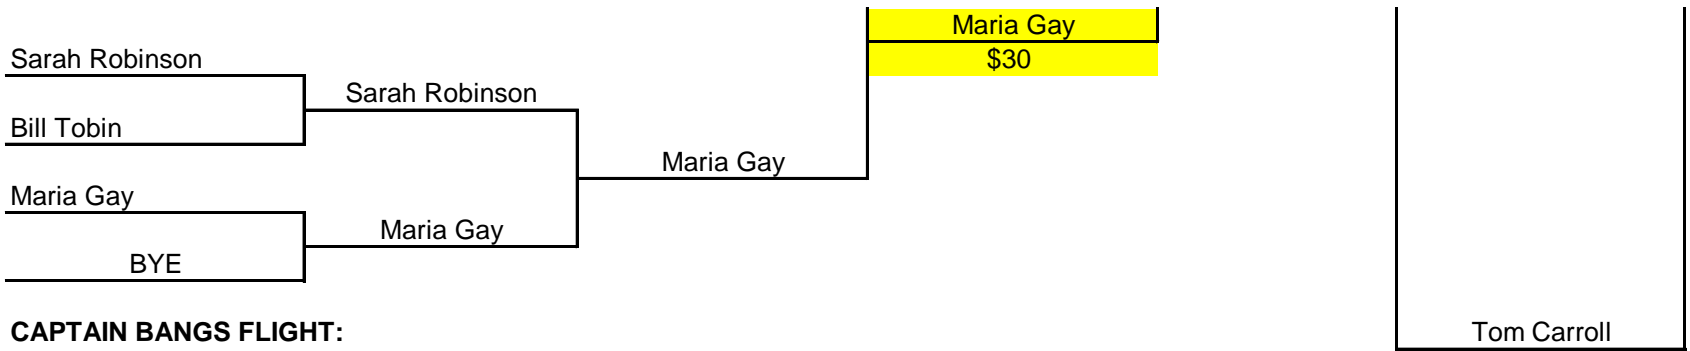

Brian Skea

Sean McCarthy

Wilson-Murphy
\$70

CAPTAIN BURGESS FLIGHT:

Tom Carroll
 CHAMPION
 \$100

CAPTAIN BANGS FLIGHT: