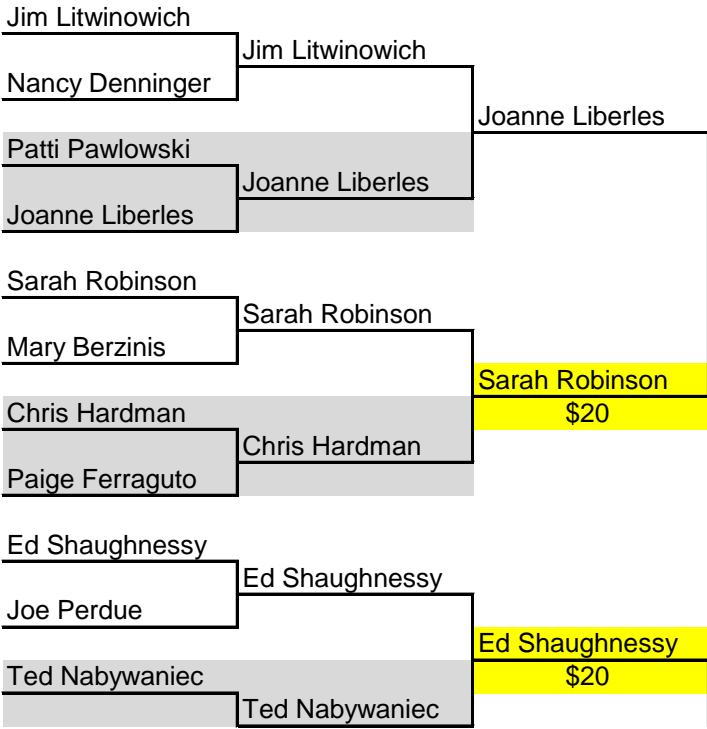

\$60

Bill Battles

John Attanucci

John Attanucci

John Attanucci

Peg Jablonski

\$20

Jayanne Sci

Jayanne Sci

Eric Ehnstrom

Steve Litwinowich

\$40

Steve Litwinowich

CAPTAIN BURGESS FLIGHT:

Bob Wingard
Champion
\$120

CAPTAIN BANGS FLIGHT:

Bob Wingard

Steve Berzinis

John Mano

John Webb

John Mano

John Mano

John Mano

Chip Parisi