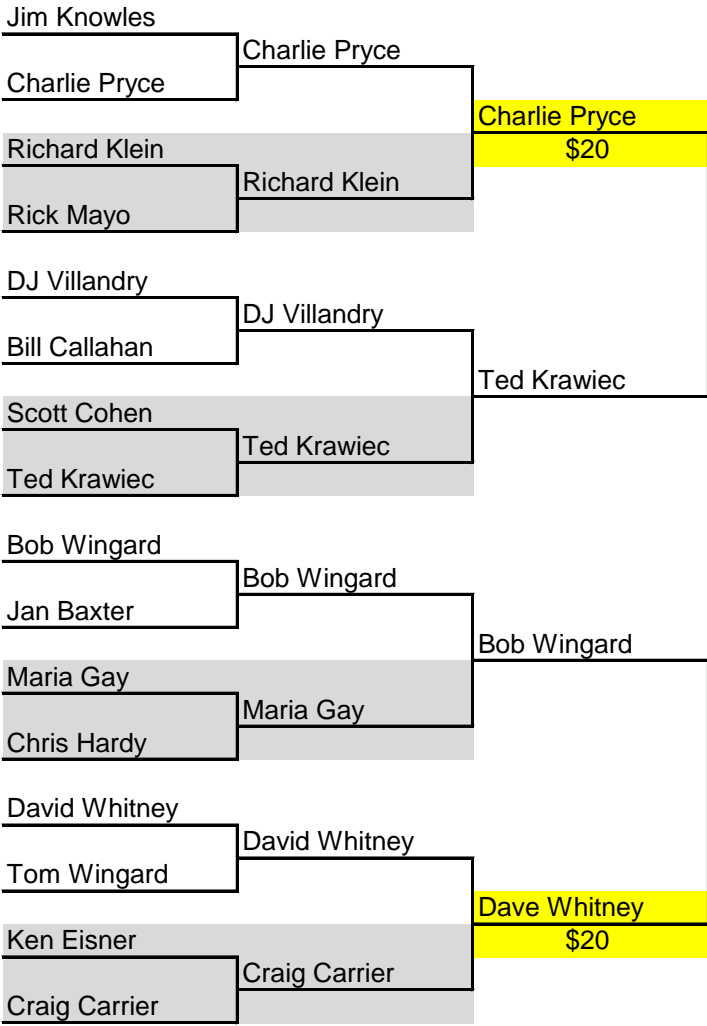

David Eldredge

Wislon-Murphy

John Warren

\$40

Rob Harris

Rob Harris

Dave Rome

Peter Lynch

Jeff Barber

\$20

Dennis Toland

Dennis Toland

CAPTAIN PAINE FLIGHT:

Rick Bridgman

Matt Eldredge

\$80

\$60

Bill Battles

John Attanucci

John Attanucci

John Attanucci

Peg Jablonski

\$20

Jayanne Sci

Jayanne Sci

Eric Ehnstrom

Steve Litwinowich

\$40

Steve Litwinowich

CAPTAIN BURGESS FLIGHT:

Bob Wingard
Champion
\$120

CAPTAIN BANGS FLIGHT: